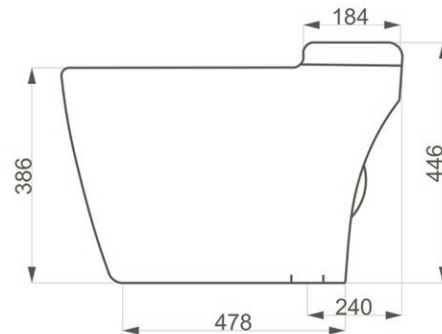

Powerful Flush
Performance

Specifications

- Material: Ceramic
- Length: 683 mm
- Width: 412 mm
- Colours: ● ● ○

- Height: 386 mm
- S-Trap: 240 mm
- Weight: 37 kg

● **Hand Button**

- High quality surface coating glaze for a sparkling shine improving hygiene, making it scratchproof and easy to look after.
- Soft close seat for a gentle, quiet close.
- No cistern or float, eliminating the possibility of water leakage and making maintenance and repairs simple.
- Easy installation, includes with all necessary fittings and an installation manual.