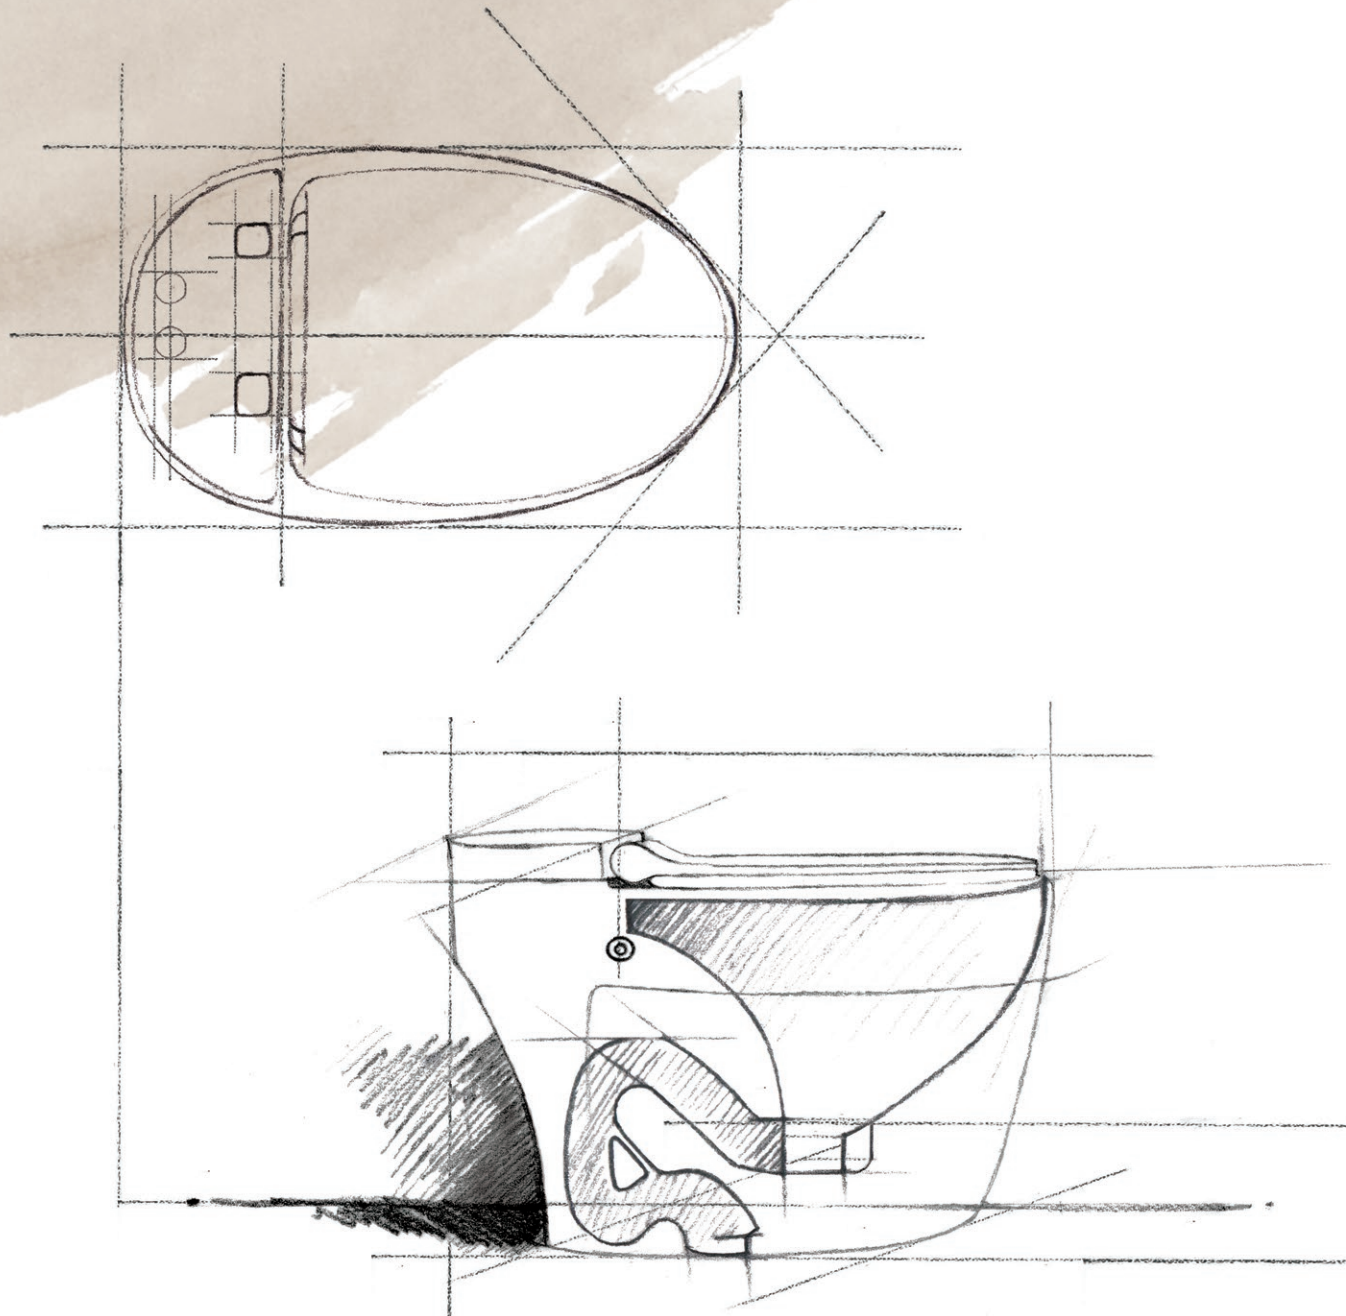

punto forma

LUXURY SANITARY WARE.
www.puntoforma.ir

punto forma

Parmis Toilet

www.puntoforma.ir

LUXURY SANITARY WARE.

LUX
URY
TOI
LET

Timeless elegance

[+] [Orthographic] [Standard] [Wireframe]

● Parmis Toilet 3D Design

● Punto forma Sanitary Ware Factory

● Punto forma Sanitary Ware Factory

Parmis Toilet

Parmis toilet is the first domestically produced tankless toilet with an electric flush system. The Parmis toilet operates without a water cistern and instead directly connects to the water main's supply.

Tankless

Hygienic Toilet

Rimless design: The innovative open rim design enables perfect flushing results and easy cleaning.

The design also features a foot touch flush button at the base of the toilet to enhance user comfort and improve hygiene in public spaces.

Powerful Flush
Performance

Specifications

- Material: Ceramic
- Length: 683 mm
- Width: 412 mm
- Colours: ● ● ○

- Height: 386 mm
- S-Trap: 240 mm
- Weight: 37 kg

● **Hand Button**

- High quality surface coating glaze for a sparkling shine improving hygiene, making it scratchproof and easy to look after.
- Soft close seat for a gentle, quiet close.
- No cistern or float, eliminating the possibility of water leakage and making maintenance and repairs simple.
- Easy installation, includes with all necessary fittings and an installation manual.