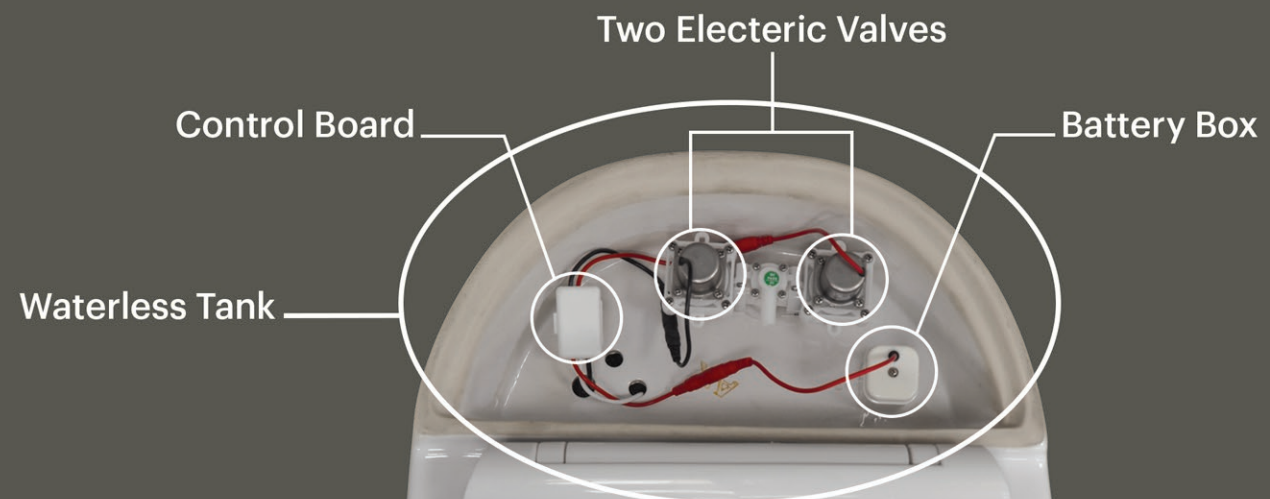

Tankless

Hygienic Toilet

Rimless design: The innovative open rim design enables perfect flushing results and easy cleaning.

The design also features a foot touch flush button at the base of the toilet to enhance user comfort and improve hygiene in public spaces.

foot touch
flush button

Smart Flushing

The smart flushing system includes two electric valves and a programmable control board to adjust the duration of the turbo flush. The high power flush ensures a thorough clean of all bowl surfaces whilst also reducing water consumption by up to 30%. An additional benefit of the electric flush system is a significant reduction in flushing noise, making it ideal for residential spaces and ensuite bathrooms.

Powerful Flush
Performance

Specifications

- Material: Ceramic
- Length: 683 mm
- Width: 412 mm
- Colours: ● ● ○

- Height: 386 mm
- S-Trap: 240 mm
- Weight: 37 kg

● **Hand Button**

- High quality surface coating glaze for a sparkling shine improving hygiene, making it scratchproof and easy to look after.
- Soft close seat for a gentle, quiet close.
- No cistern or float, eliminating the possibility of water leakage and making maintenance and repairs simple.
- Easy installation, includes with all necessary fittings and an installation manual.

Features

- A modern, compact and minimalist design with near silent operation.
- Equipped with an electric flush system: Directly connects to the plumbing without a cistern.
- Hands-free flush: Foot operated flush button at the toilet base for improved hygiene.
- Turbojet flushing system with a 14-second flush duration, consuming only 4 litres per flush.
- Water saving: 30% reduction in water consumption compared to traditional flush systems.