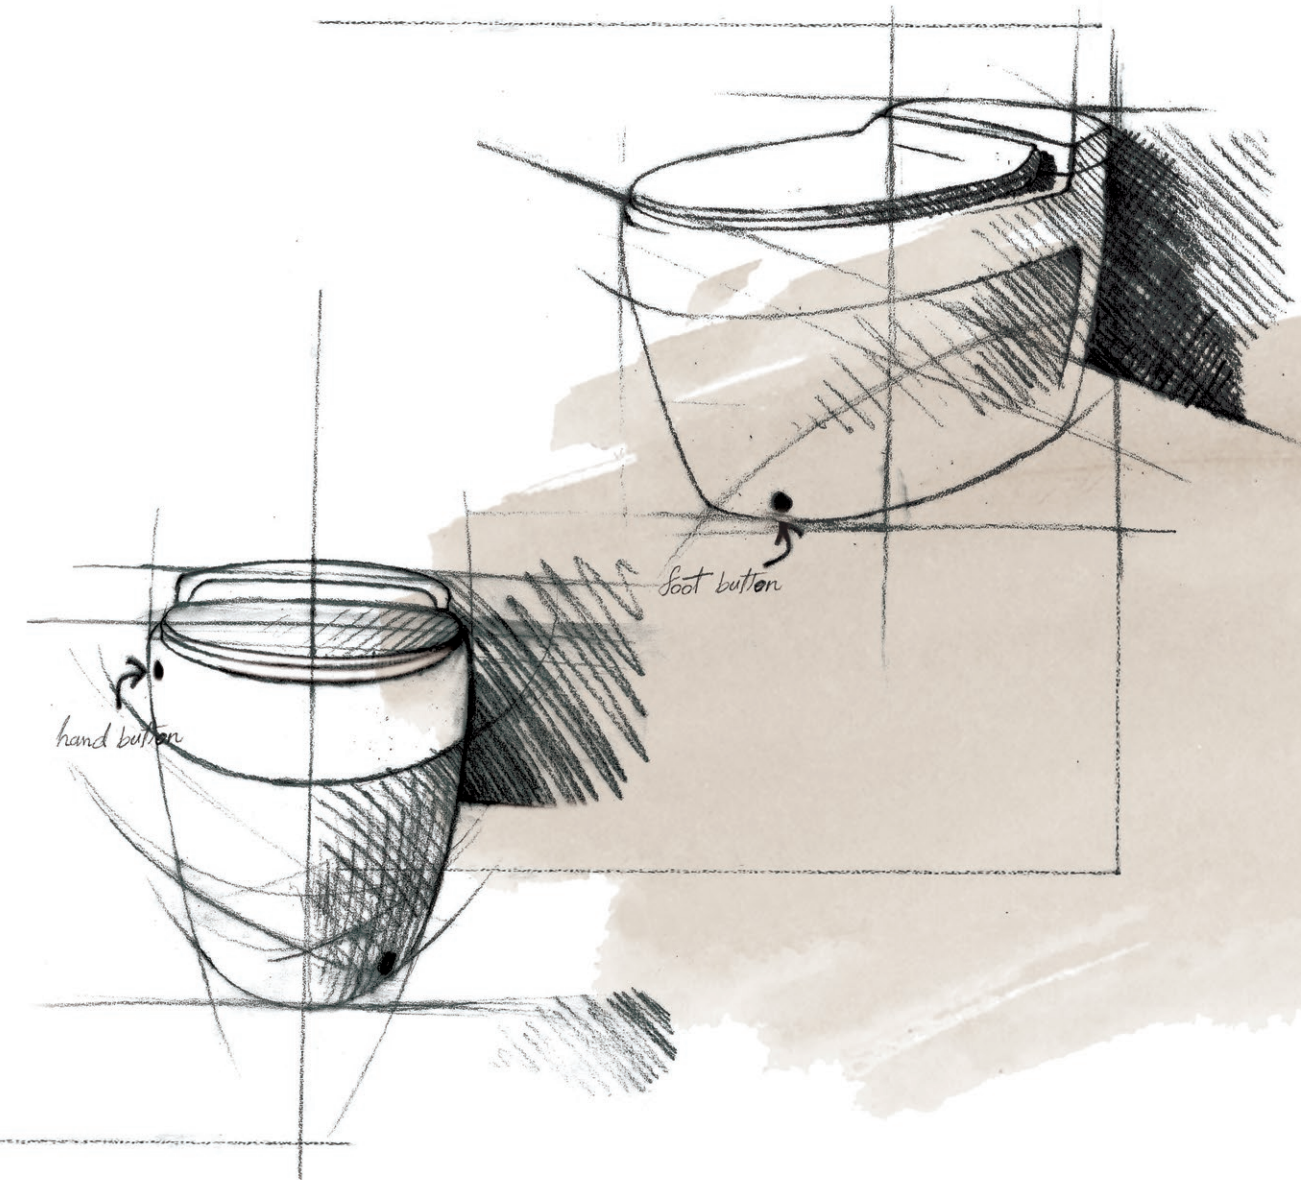

[+] [Orthographic] [Standard] [Wireframe]

● Parmis Toilet 3D Design

● Punto forma Sanitary Ware Factory

● Punto forma Sanitary Ware Factory

Parmis Toilet

Parmis toilet is the first domestically produced tankless toilet with an electric flush system. The Parmis toilet operates without a water cistern and instead directly connects to the water main's supply.

Tankless

Hygienic Toilet

Rimless design: The innovative open rim design enables perfect flushing results and easy cleaning.

The design also features a foot touch flush button at the base of the toilet to enhance user comfort and improve hygiene in public spaces.

Powerful Flush
Performance

Specifications

- Material: Ceramic
- Length: 683 mm
- Width: 412 mm
- Colours: ● ● ○

- Height: 386 mm
- S-Trap: 240 mm
- Weight: 37 kg

● **Hand Button**

- High quality surface coating glaze for a sparkling shine improving hygiene, making it scratchproof and easy to look after.
- Soft close seat for a gentle, quiet close.
- No cistern or float, eliminating the possibility of water leakage and making maintenance and repairs simple.
- Easy installation, includes with all necessary fittings and an installation manual.