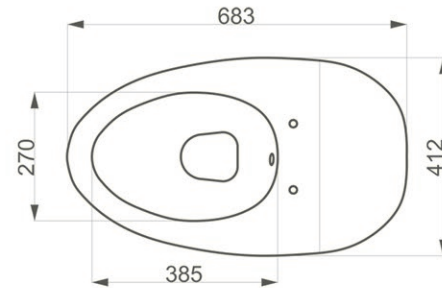

Powerful Flush
Performance

Specifications

- Material: Ceramic
- Length: 683 mm
- Width: 412 mm
- Colours: ● ● ○

- Height: 386 mm
- S-Trap: 240 mm
- Weight: 37 kg

● **Hand Button**

- High quality surface coating glaze for a sparkling shine improving hygiene, making it scratchproof and easy to look after.
- Soft close seat for a gentle, quiet close.
- No cistern or float, eliminating the possibility of water leakage and making maintenance and repairs simple.
- Easy installation, includes with all necessary fittings and an installation manual.