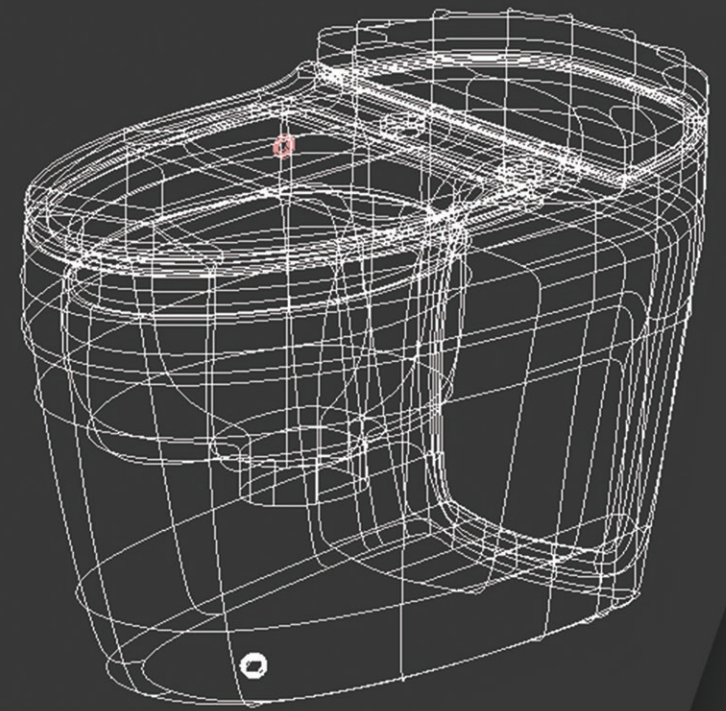

[+] [Orthographic] [Standard] [Wireframe]

● Parmis Toilet 3D Design

● Punto forma Sanitary Ware Factory

● Punto forma Sanitary Ware Factory

Parmis Toilet

Parmis toilet is the first domestically produced tankless toilet with an electric flush system. The Parmis toilet operates without a water cistern and instead directly connects to the water main's supply.

Tankless

Hygienic Toilet

Rimless design: The innovative open rim design enables perfect flushing results and easy cleaning.

The design also features a foot touch flush button at the base of the toilet to enhance user comfort and improve hygiene in public spaces.

foot touch
flush button

Smart Flushing

The smart flushing system includes two electric valves and a programmable control board to adjust the duration of the turbo flush. The high power flush ensures a thorough clean of all bowl surfaces whilst also reducing water consumption by up to 30%. An additional benefit of the electric flush system is a significant reduction in flushing noise, making it ideal for residential spaces and ensuite bathrooms.

Powerful Flush
Performance

Specifications

- Material: Ceramic
- Length: 683 mm
- Width: 412 mm
- Colours: ● ● ○

- Height: 386 mm
- S-Trap: 240 mm
- Weight: 37 kg

● **Hand Button**

- High quality surface coating glaze for a sparkling shine improving hygiene, making it scratchproof and easy to look after.
- Soft close seat for a gentle, quiet close.
- No cistern or float, eliminating the possibility of water leakage and making maintenance and repairs simple.
- Easy installation, includes with all necessary fittings and an installation manual.